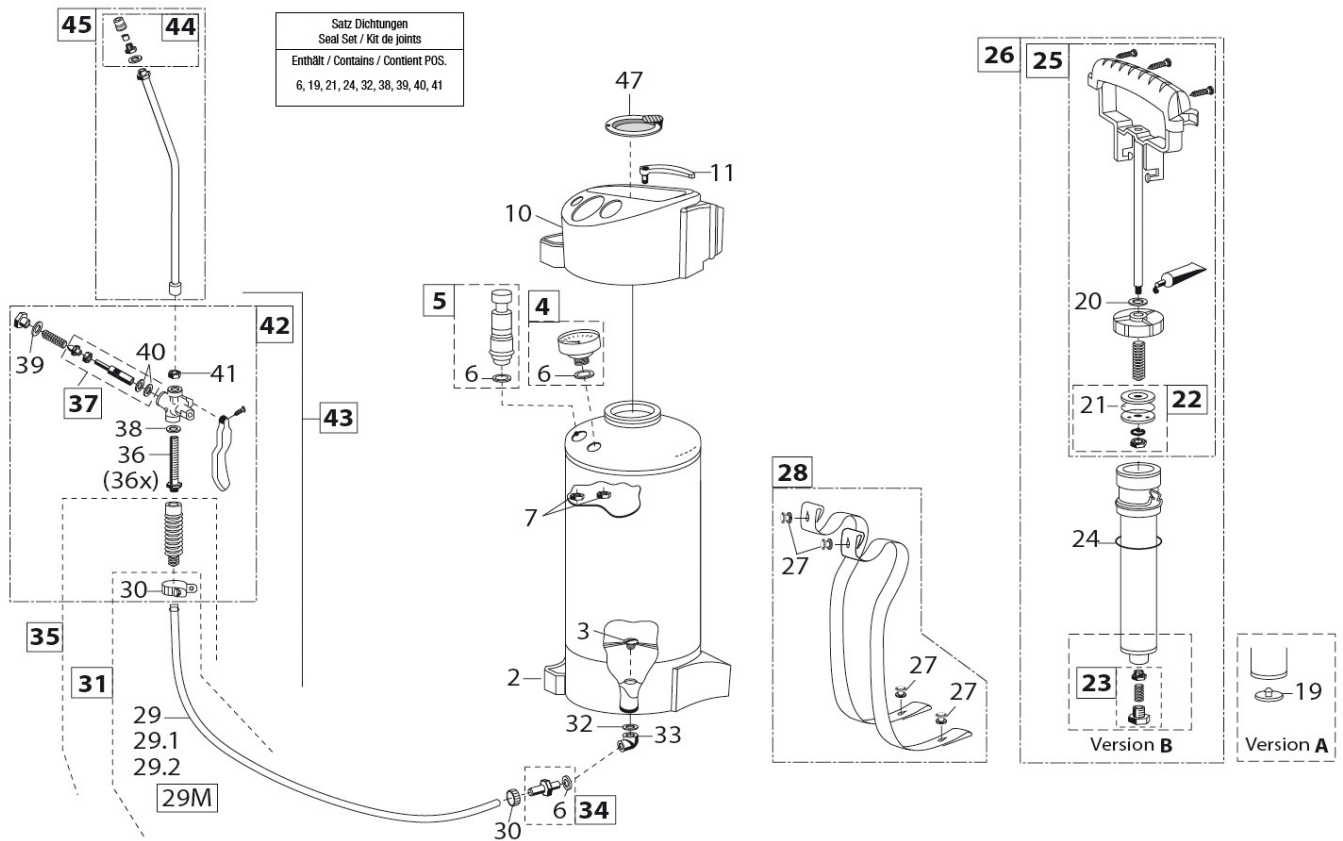

510 T Profiline

Hochleistungsprüheräte
High-performance sprayer
Pulvérisateur à grand redement

Art.Nr. 000512.0000

GLORIA
Geräte für Haus und Garten

#	Article name	Article number
	Silicone grease	728781.0000
2	Bottom ring	540456.0000
3	Connecting screw	540458.0000
4	Pressure gauge	704210.0000
5	Safety relief valve	727767.0000
6, 19, 21, 24, 32, 38, 39, 40, 41	Seal set (SB)	728059.0000
7	Hex nut	604500.0000
10	Filling funnel	540455.0000
11	Cover	540457.0000
19	Valve membrane	540240.0000
20	Seal	611170.0000
22	Piston plate	727330.0000
23	Check valve	728413.0000
25	Pump rod	727992.0000

#	Article name	Article number
26	High-performance pump	728126.0000
27	Carrying strap button	603060.0000
27	Carrying strap button	603060.0000
27	Carrying strap button	603060.0000
28	Carrying strap (2 pieces as set)	727801.0000
29M	Hose	035127.0000
30	Spiral hose clamp	726185.0000
30	Spiral hose clamp	726185.0000
31	Spray hose (SB)	706950.0000
32	Seal set (SB)	728059.0000
33	Connection angle	538682.0000
34	Hose coupling with seal	726187.0000
35	Grip with hose (oil-proof)	728015.1000
36	Filter sieve	541894.0000
37	Valve pin	711790.0000
40	Seal set (SB)	728059.0000
41	Seal set (SB)	728059.0000
42	Brass quick-acting valve	728077.0000
43	Spraying conduit without spray lance	726165.0000
44	Special flat jet nozzle	716440.0000
45	Brass spray lance	718190.0000
47	Sieve	727993.0000