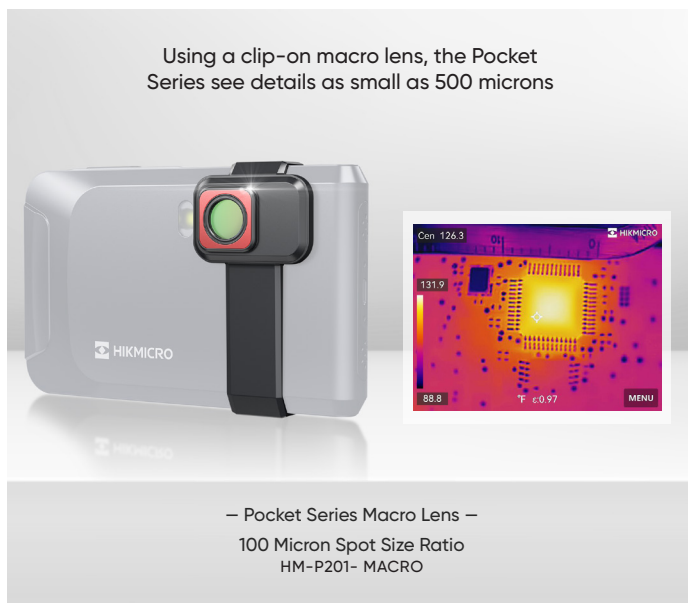

OPTIONAL ACCESSORIES

Model No		Pocket2
Infrared Image	IR Resolution	256 × 192 (49,152 pixels)
	NETD	< 40 mK (@ 25 °C, F#=1.0)
	Image Frequency	25 Hz
	Field of View (FOV)	50° × 37.2°
	Focus Mode	0.3 m (0.98 ft)
Image Display	Visual Camera	3264 × 2448 (8 MP)
	Image Mode	Thermal/Visual/Fusion/PIP/Blending
	Display	640 × 480 Resolution, 3.5" LCD Touch Screen with auto-rotation
Measurement and Analysis	Object Temperature Range	-20°C to 400°C (-4°F to 752°F)
	Accuracy	Max (±2°C/3.6°F, ±2%), for the ambient temp. 15°C to 35 °C (59 °F to 95 °F) and object temp. above 0 °C (32°F)
Data Storage and Communication	Storage Media	Built-in 16 GB flash memory
	File Format	Radiometric JPEG, MP4
	Storage Capacity	Up to 60,000 Images, 54 hours videos
General	Durability	2m (6.56 ft) drop test, IP54
	Wi-Fi	Yes
	Led Flashlight	Yes
	Battery Operating Time	Approx. 4 hours