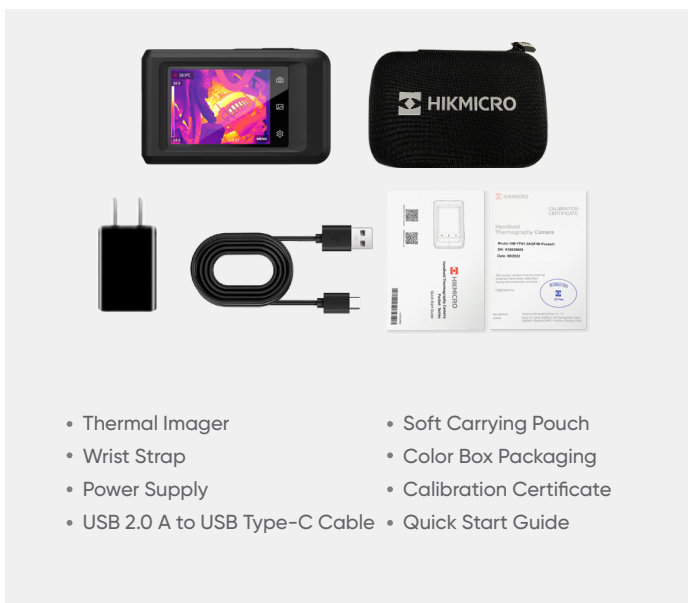

## WHAT'S IN THE BOX

- Thermal Imager
- Soft Carrying Pouch
- Wrist Strap
- Color Box Packaging
- Power Supply
- Calibration Certificate
- USB 2.0 A to USB Type-C Cable
- Quick Start Guide