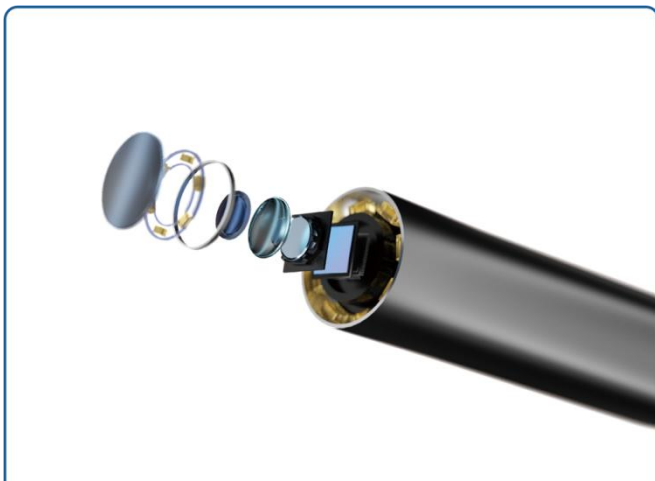

1080P/720P HD pixels + high brightness light source
=better detection of defects in dark areas